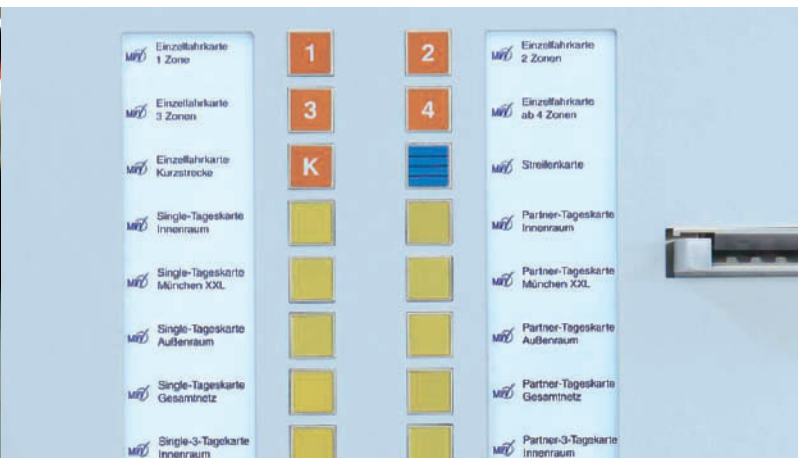

All functions

at a glance.

- 1a** Travel destinations within the MVV
- 1b** Travel destinations outside the MVV
- 2** Display
- 3** Language selection button
- 4** Coin slot
- 5** Plus button + for purchasing multiple tickets
- 6** Correction button C for changes
Card reader for the *GeldKarte*
- 7** [electronic payment card]
Keypad for entering numbers, e.g. the code for the
- 8** travel destination
- 9** Buttons for specifying the type of ticket
- 10** Slot for bank notes
- 11** Slot where unaccepted bank notes are returned
- 12** Collection tray for tickets and change

At your service at any time, wherever you are.

There for you

24 hours a day.

Easy to use and available 365 days a year, 24 hours a day. Deutsche Bahn ticket machines are always there for you and can be found at all S-Bahn stations and stops.

Everywhere in the MVV

400 modern ticket machines are available for your use at all S-Bahn stations to provide you with an extensive range of tickets.

These types of tickets are available at the ticket machines: